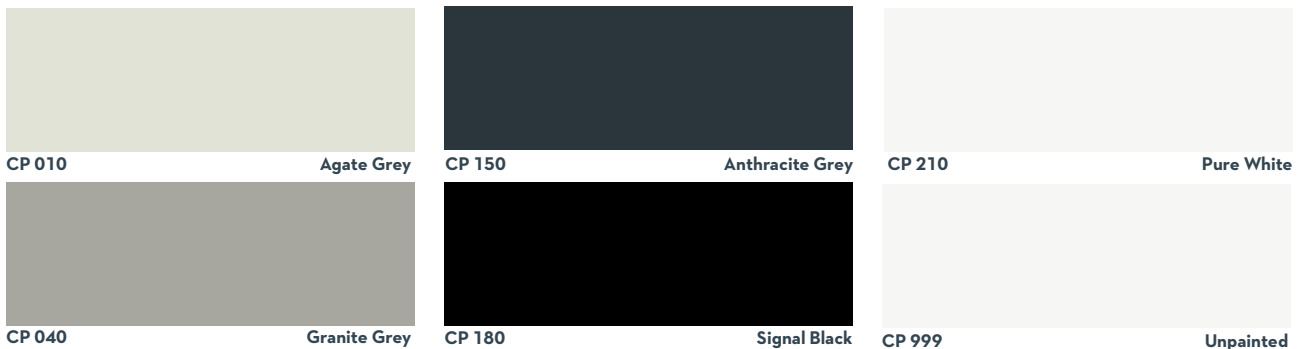

CP 600c Seafoam

CP 150c CP 150s Anthracite Grey

CP 050c Beige Grey

CP 360c Nut Brown

CP 680c Fir Green

CP 180c CP 180s Signal Black

CP 080c Basalt Grey

CP 370c Oxide Red

CP 760c Coastal Blue

CP 210c CP 210s Pure White

CP 260c Oyster White

CP 380c Red Brown

CP 999 Primed

The representation of colours may deviate from the original product colours.

Cembrit Panel

Cembrit Panel (c)

CP 040c CP 040s Granite Grey

CP 180c CP 180s Signal Black

The representation of colours may deviate from the original product colours.

Cembrit FC Trim Reversible

Properties

Length	3650mm
Width	65/90mm
Thickness	25mm
Weight pcs	6.8/9.4kg
Surface	Cedar/Smooth

Colours

**Painted on the smooth side only*

Cembrit Alu Profiles

Properties

Length	3000mm
Width	Varies
Thickness	1mm
Weight pcs	Varies
Surface	Aluminium

Colours

The representation of colours may deviate from the original product colours.