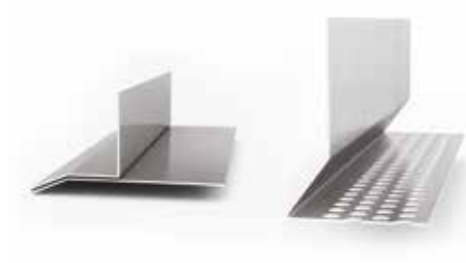

Cembrit FC Trim Reversible

Cembrit fibre cement trim comes as double-sided trim. The trim has a smooth side and a wood grain side - leaving it up to you to decide which aesthetic feature you are looking for.

We offer a broad spectrum of design possibilities, and special colours are available upon request.

Cembrit Panel

Suitable for hard-to-reach places and as replacement for plywood sheeting used in areas frequently exposed to rain and humidity like fascia boards and on dormer windows.

Cembrit Alu Profiles

Cembrit Alu Profiles are developed for an unobtrusive appearance around doors, windows, corners and other trim work. They come in different colours to complement your choice of facade appearance.